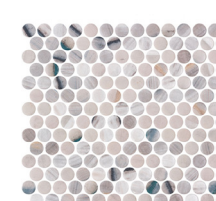

Kara Beige Shiny | 3/4"x3/4" Penny Round Mosaic

COLORS

Auric

Black Shiny

Calacatta Gold Matte

Fosco Matte

Stoneglass Gold

Grafito Matte

Kara Beige Shiny

Kara Blue Shiny

Lagoon

Print Shiny

Tide

White Shiny

Yoar Matte

Palma

Nora

Lube

Jian Cream

Denver

Yuma

Lungomare Shiny

Shade

LEAD TIME