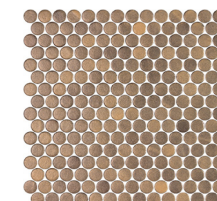

Kara Beige Shiny | 3/4"x3/4" Penny Round Mosaic

COLORS

Auric

Black Shiny

Calacatta Gold Matte

Fosco Matte

Stoneglass Gold

Grafito Matte

Kara Beige Shiny

Kara Blue Shiny

Lagoon

Print Shiny

Tide

White Shiny

Yoar Matte

Palma

Nora

Lube

Jian Cream

Denver

Yuma

Lungomare Shiny

Shade

LEAD TIME