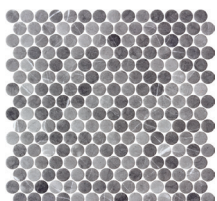

TECHNICAL DATA

Finish	Matte & Polished Dependent on which style chosen
Application	Interior/Exterior
Frost Resistant	Yes
Recycled Material	98%
Stain Resistant	Class 5
Hardness	4 Mohs
Slip Resistant	R10 Matte
Thickness	4.6 MM

Kara Beige Shiny | 3/4"x3/4" Penny Round Mosaic

COLORS

Auric

Black Shiny

Calacatta Gold Matte

Fosco Matte

Stoneglass Gold

Grafito Matte

Kara Beige Shiny

Kara Blue Shiny

Lagoon

Print Shiny

Tide

White Shiny

Yoar Matte

Palma