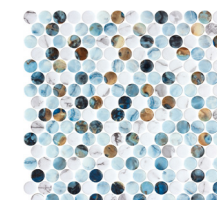

Kara Beige Shiny | 3/4"x3/4" Penny Round Mosaic

COLORS

Auric

Black Shiny

Calacatta Gold Matte

Fosco Matte

Stoneglass Gold

Grafito Matte

Kara Beige Shiny

Kara Blue Shiny

Lagoon

Print Shiny

Tide

White Shiny

Yoar Matte

Palma

Nora

Lube

Jian Cream

Denver

Yuma

Lungomare Shiny

Shade

LEAD TIME