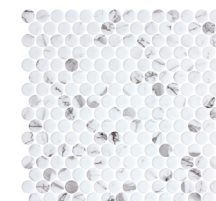

Kara Beige Shiny | 3/4"x3/4" Penny Round Mosaic

COLORS

Auric

Black Shiny

Calacatta Gold Matte

Fosco Matte

Stoneglass Gold

Grafito Matte

Kara Beige Shiny

Kara Blue Shiny

Lagoon

Print Shiny

Tide

White Shiny

Yoar Matte

Palma