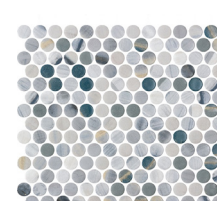

Kara Beige Shiny | 3/4"x3/4" Penny Round Mosaic

COLORS

Auric

Black Shiny

Calacatta Gold Matte

Fosco Matte

Stoneglass Gold

Grafito Matte

Kara Beige Shiny

Kara Blue Shiny

Lagoon

Print Shiny

Tide

White Shiny

Yoar Matte

Palma

Nora

Lube

Jian Cream

Denver

Yuma

Lungomare Shiny

Shade

LEAD TIME