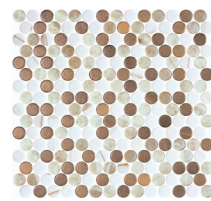

VETRO ROUND

Auric | 3/4"x3/4" Penny Round Mosaic

Made In **SPAIN**

Wayne Tile Company

Lagoon | 3/4"x3/4" Penny Round Mosaic

waynetile.com

VETRO ROUND

GLASS TILE

TECHNICAL DATA

Finish	Matte & Polished Dependent on which style chosen
Application	Interior/Exterior
Frost Resistant	Yes
Recycled Material	98%
Stain Resistant	Class 5
Hardness	4 Mohs
Slip Resistant	R10 Matte
Thickness	4.6 MM

Kara Beige Shiny | 3/4"x3/4" Penny Round Mosaic

COLORS

Auric

Black Shiny

Calacatta Gold Matte

Fosco Matte

Stoneglass Gold

Grafito Matte

Kara Beige Shiny

Kara Blue Shiny

Lagoon

Print Shiny

Tide

White Shiny

Yoar Matte

Palma