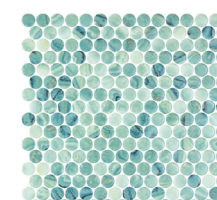

Kara Beige Shiny | 3/4"x3/4" Penny Round Mosaic

COLORS

Auric

Black Shiny

Calacatta Gold Matte

Fosco Matte

Stoneglass Gold

Grafito Matte

Kara Beige Shiny

Kara Blue Shiny

Lagoon

Print Shiny

Tide

White Shiny

Yoar Matte

Palma

Nora

Lube

Jian Cream

Denver

Yuma

Lungomare Shiny

Shade

LEAD TIME