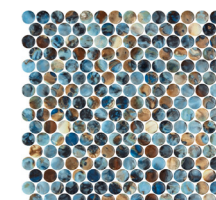

Kara Beige Shiny | 3/4"x3/4" Penny Round Mosaic

COLORS

Auric

Black Shiny

Calacatta Gold Matte

Fosco Matte

Stoneglass Gold

Grafito Matte

Kara Beige Shiny

Kara Blue Shiny

Lagoon

Print Shiny

Tide

White Shiny

Yoar Matte

Palma

Nora

Lube

Jian Cream

Denver

Yuma

Lungomare Shiny

Shade

LEAD TIME