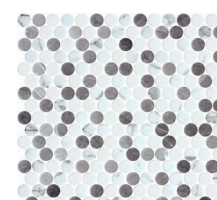

Kara Beige Shiny | 3/4"x3/4" Penny Round Mosaic

COLORS

Auric

Black Shiny

Calacatta Gold Matte

Fosco Matte

Stoneglass Gold

Grafito Matte

Kara Beige Shiny

Kara Blue Shiny

Lagoon

Print Shiny

Tide

White Shiny

Yoar Matte

Palma

Nora

Lube

Jian Cream

Denver

Yuma

Lungomare Shiny

Shade

LEAD TIME

In Stock/Quick Ship

SIZES

3/4"x3/4"
Penny Round

PACKING INFORMATION

Size	Finish	Sheet Size	SF per Box	SF per Pallet	Pieces per Box
3/4"x3/4" Penny Round	Matte & Polished	0.88 SF	10.5492	N/A	N/A

Wayne Tile
Company