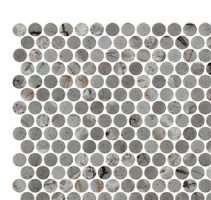

Kara Beige Shiny | 3/4"x3/4" Penny Round Mosaic

COLORS

Auric

Black Shiny

Calacatta Gold Matte

Fosco Matte

Stoneglass Gold

Grafito Matte

Kara Beige Shiny

Kara Blue Shiny

Lagoon

Print Shiny

Tide

White Shiny

Yoar Matte

Palma

Nora

Lube

Jian Cream

Denver

Yuma

Lungomare Shiny

Shade

LEAD TIME

In Stock/Quick Ship

SIZES

3/4"x3/4"
Penny Round

PACKING INFORMATION

Size	Finish	Sheet Size	SF per Box	SF per Pallet	Pieces per Box
3/4"x3/4" Penny Round	Matte & Polished	0.88 SF	10.5492	N/A	N/A

Wayne Tile
Company