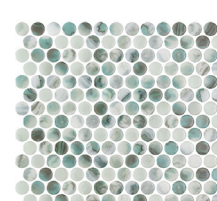

Kara Beige Shiny | 3/4"x3/4" Penny Round Mosaic

COLORS

Auric

Black Shiny

Calacatta Gold Matte

Fosco Matte

Stoneglass Gold

Grafito Matte

Kara Beige Shiny

Kara Blue Shiny

Lagoon

Print Shiny

Tide

White Shiny

Yoar Matte

Palma

Nora

Lube

Jian Cream

Denver

Yuma

Lungomare Shiny

Shade

LEAD TIME