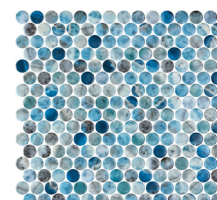

Kara Beige Shiny | 3/4"x3/4" Penny Round Mosaic

COLORS

Auric

Black Shiny

Calacatta Gold Matte

Fosco Matte

Stoneglass Gold

Grafito Matte

Kara Beige Shiny

Kara Blue Shiny

Lagoon

Print Shiny

Tide

White Shiny

Yoar Matte

Palma

Nora

Lube

Jian Cream

Denver

Yuma

Lungomare Shiny

Shade

LEAD TIME