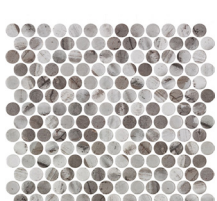

Kara Beige Shiny | 3/4"x3/4" Penny Round Mosaic

COLORS

Auric

Black Shiny

Calacatta Gold Matte

Fosco Matte

Stoneglass Gold

Grafito Matte

Kara Beige Shiny

Kara Blue Shiny

Lagoon

Print Shiny

Tide

White Shiny

Yoar Matte

Palma

Nora

Lube

Jian Cream

Denver

Yuma

Lungomare Shiny

Shade

LEAD TIME

In Stock/Quick Ship

SIZES

3/4"x3/4"
Penny Round

PACKING INFORMATION

Size	Finish	Sheet Size	SF per Box	SF per Pallet	Pieces per Box
3/4"x3/4" Penny Round	Matte & Polished	0.88 SF	10.5492	N/A	N/A

Wayne Tile
Company