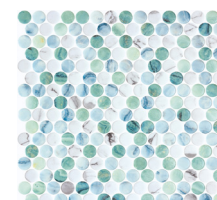

Kara Beige Shiny | 3/4"x3/4" Penny Round Mosaic

COLORS

Auric

Black Shiny

Calacatta Gold Matte

Fosco Matte

Stoneglass Gold

Grafito Matte

Kara Beige Shiny

Kara Blue Shiny

Lagoon

Print Shiny

Tide

White Shiny

Yoar Matte

Palma