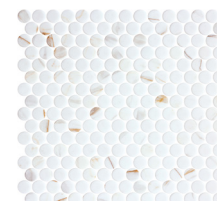

Kara Beige Shiny | 3/4"x3/4" Penny Round Mosaic

COLORS

Auric

Black Shiny

Calacatta Gold Matte

Fosco Matte

Stoneglass Gold

Grafito Matte

Kara Beige Shiny

Kara Blue Shiny

Lagoon

Print Shiny

Tide

White Shiny

Yoar Matte

Palma